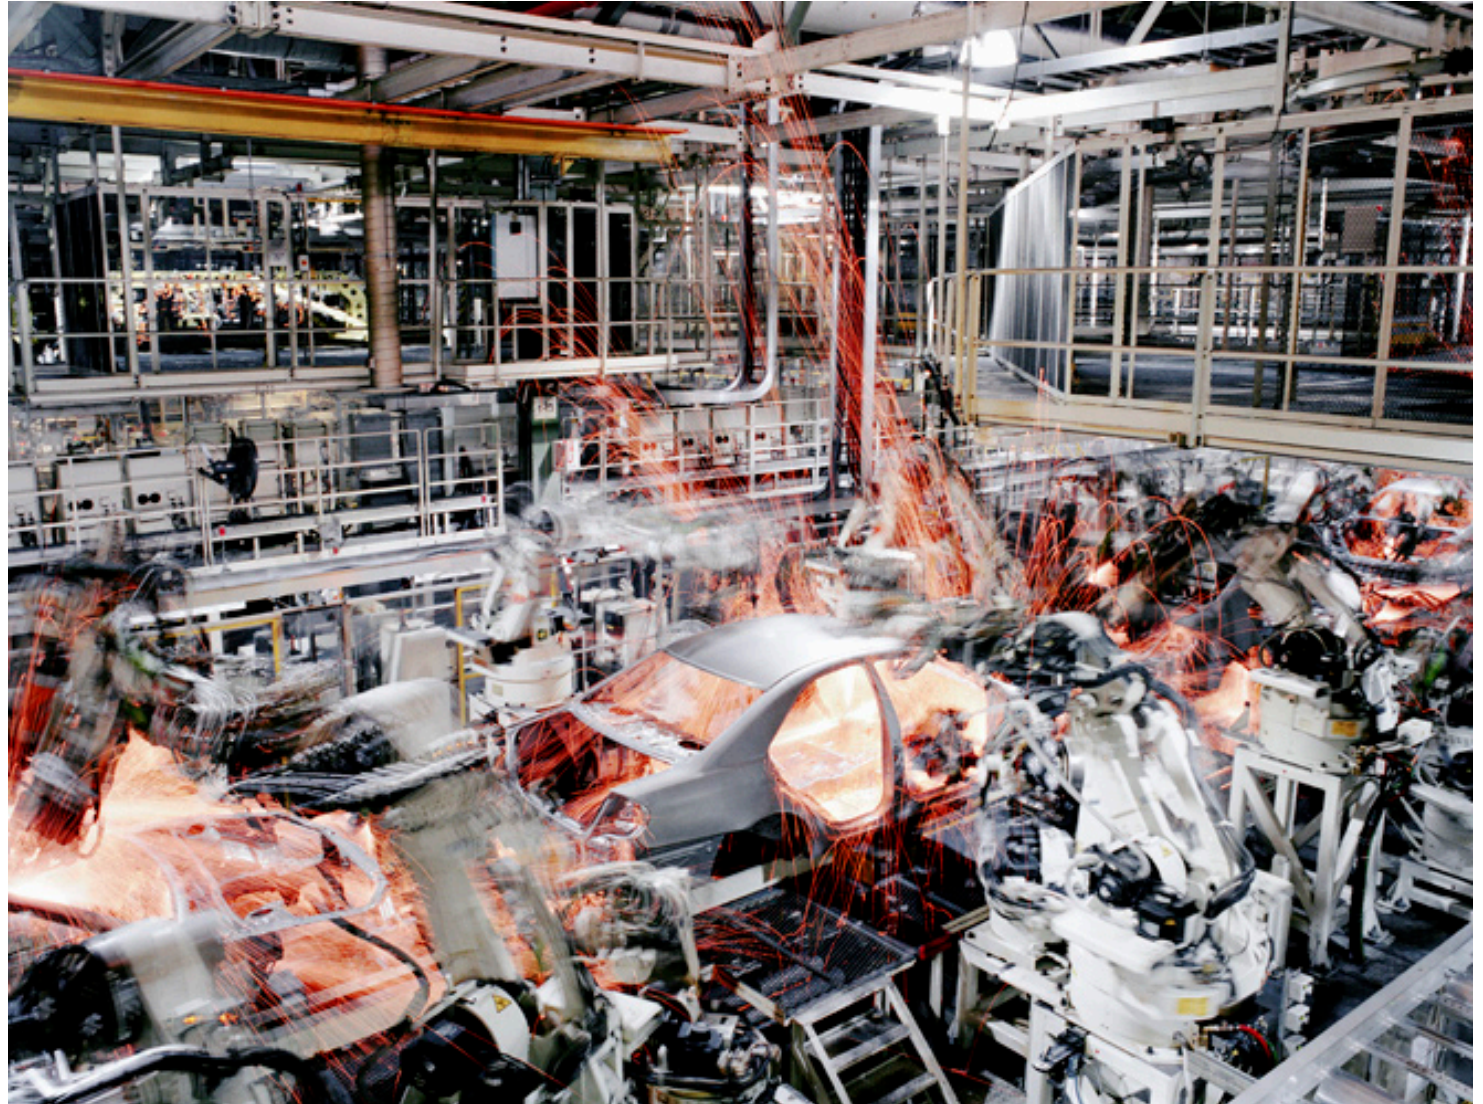

SAMUEL ZUDER
PHOTOGRAPHY
STORIES

TOYOTA

HEINRICHSTRASSE 7
22769 HAMBURG, GERMANY
PHONE +49.40.43 208 980
MOBILE +49.171.53 317 91
CONTACT@SAMUELZUDER.COM
WWW.SAMUELZUDER.COM
WWW.LAIF.COM