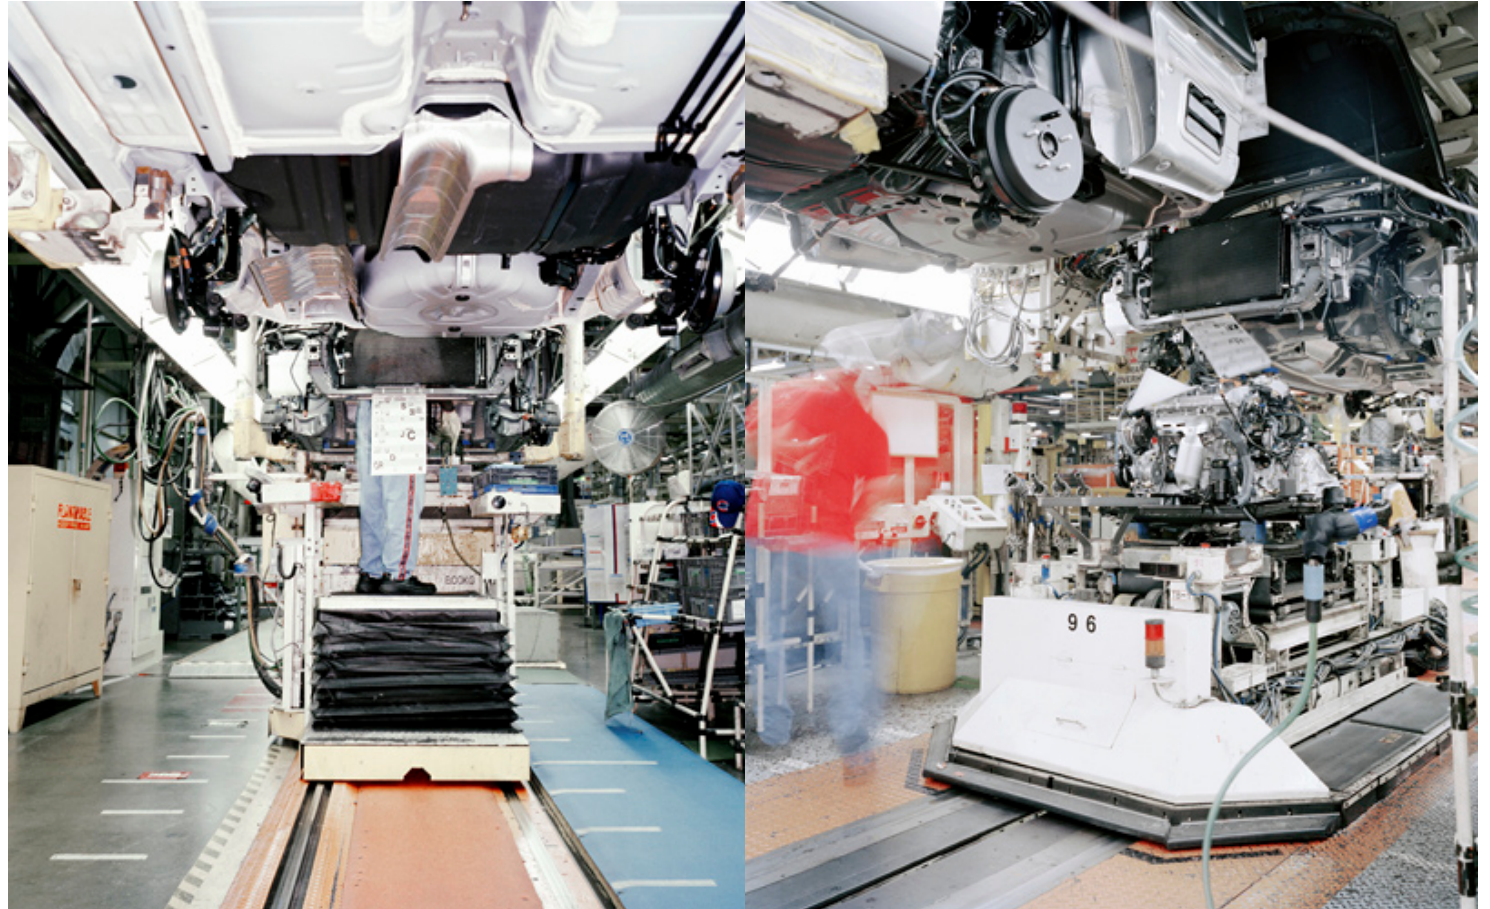

SAMUEL ZUDER
PHOTOGRAPHY
STORIES

TOYOTA

HEINRICHSTRASSE 7
22769 HAMBURG, GERMANY
PHONE +49.40.43 208 980
MOBILE +49.171.53 317 91
CONTACT@SAMUELZUDER.COM
WWW.SAMUELZUDER.COM
WWW.LAIF.COM